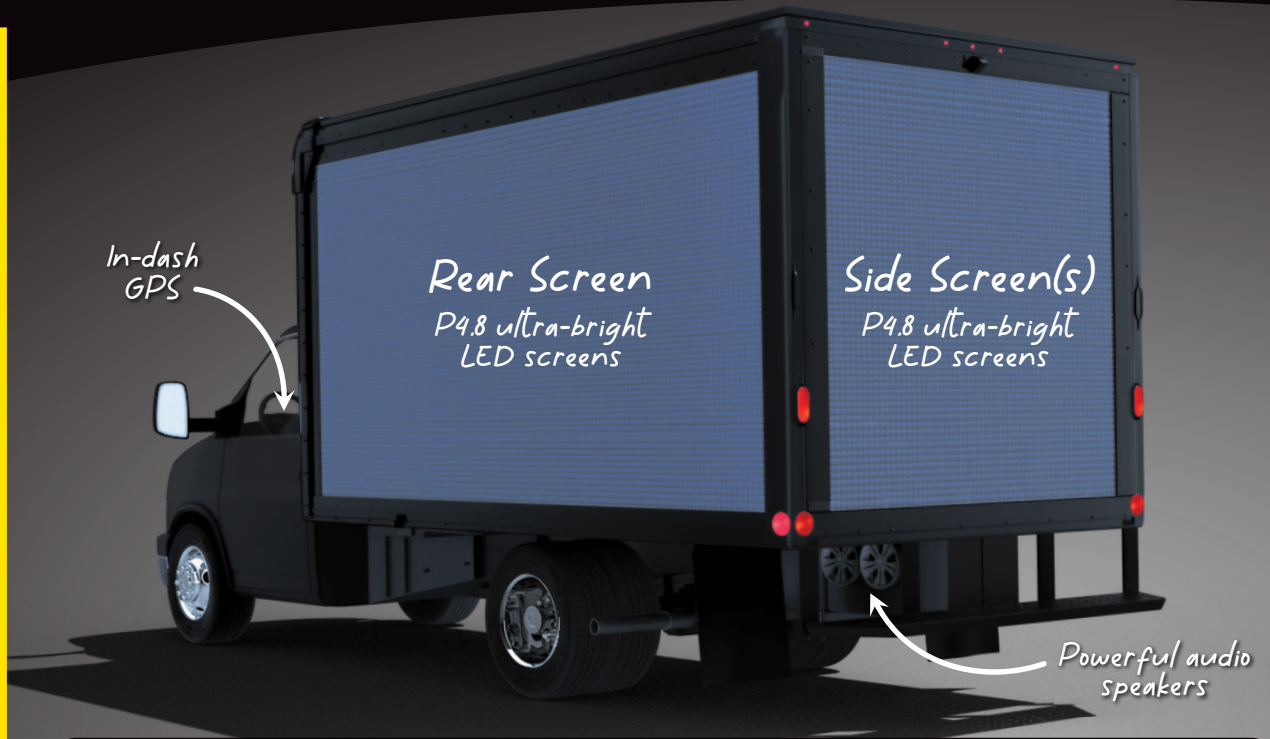

## SIDE SCREEN(S)

HOSTS IMAGES, VIDEOS & AUDIO

SCREEN DIMENSIONS:  
6'4" H X 11' W (FEET)

IMAGE DIMENSIONS:  
1280px W X 720px H

## REAR SCREEN

HOSTS IMAGES ONLY\*  
(VIDEO AVAILABLE ONLY WHEN PARKED)

SCREEN DIMENSIONS:  
6'4" H X 6'4" W (FEET)

IMAGE DIMENSIONS:  
720px W X 720px H

Format(s): JPEG, PNG, MP4

VIDEO

IMAGE

AUDIO